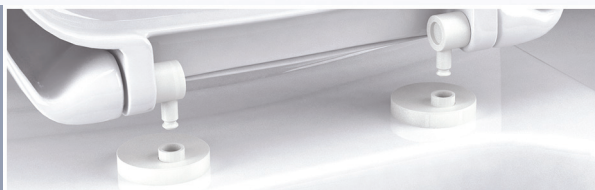

unibasic trend

antibacterial

adjustable hinges

unibasic easy off SC / unibasic D3 easy off SC

antibacterial

removable

adjustable hinges

slowclose

unibasic trend / unibasic easy off SC / unibasic D3 easy off SC

S552V010 / S555V010 / S555V012

P230P006

P550P002

P342P001